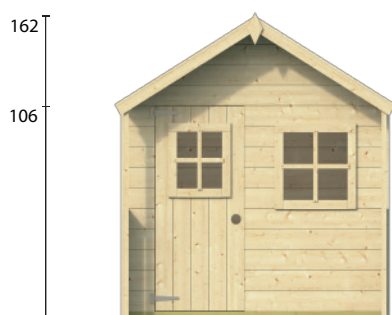

# Tuindeco Snow White

All sizes are approximate and in cm

 2,3m<sup>2</sup>

 16mm

 3,0m<sup>3</sup>

 16mm

 2,8m<sup>2</sup>

 plexi

 150kg

 155x120x41cm