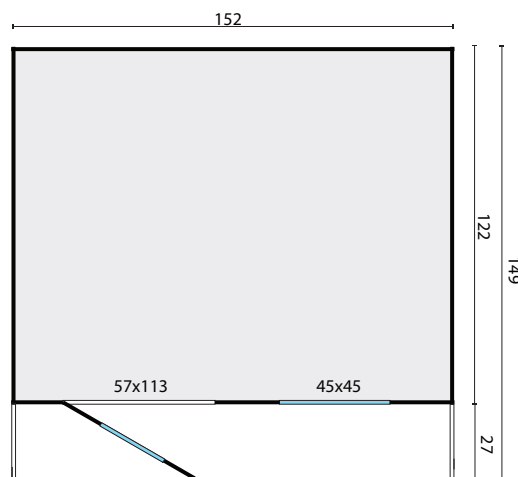

# Tuindeco Snow White

All sizes are approximate and in cm

 2,3m<sup>2</sup>

 16mm

 3,0m<sup>3</sup>

 16mm

 2,8m<sup>2</sup>

 plexi

 150kg

 155x120x41cm