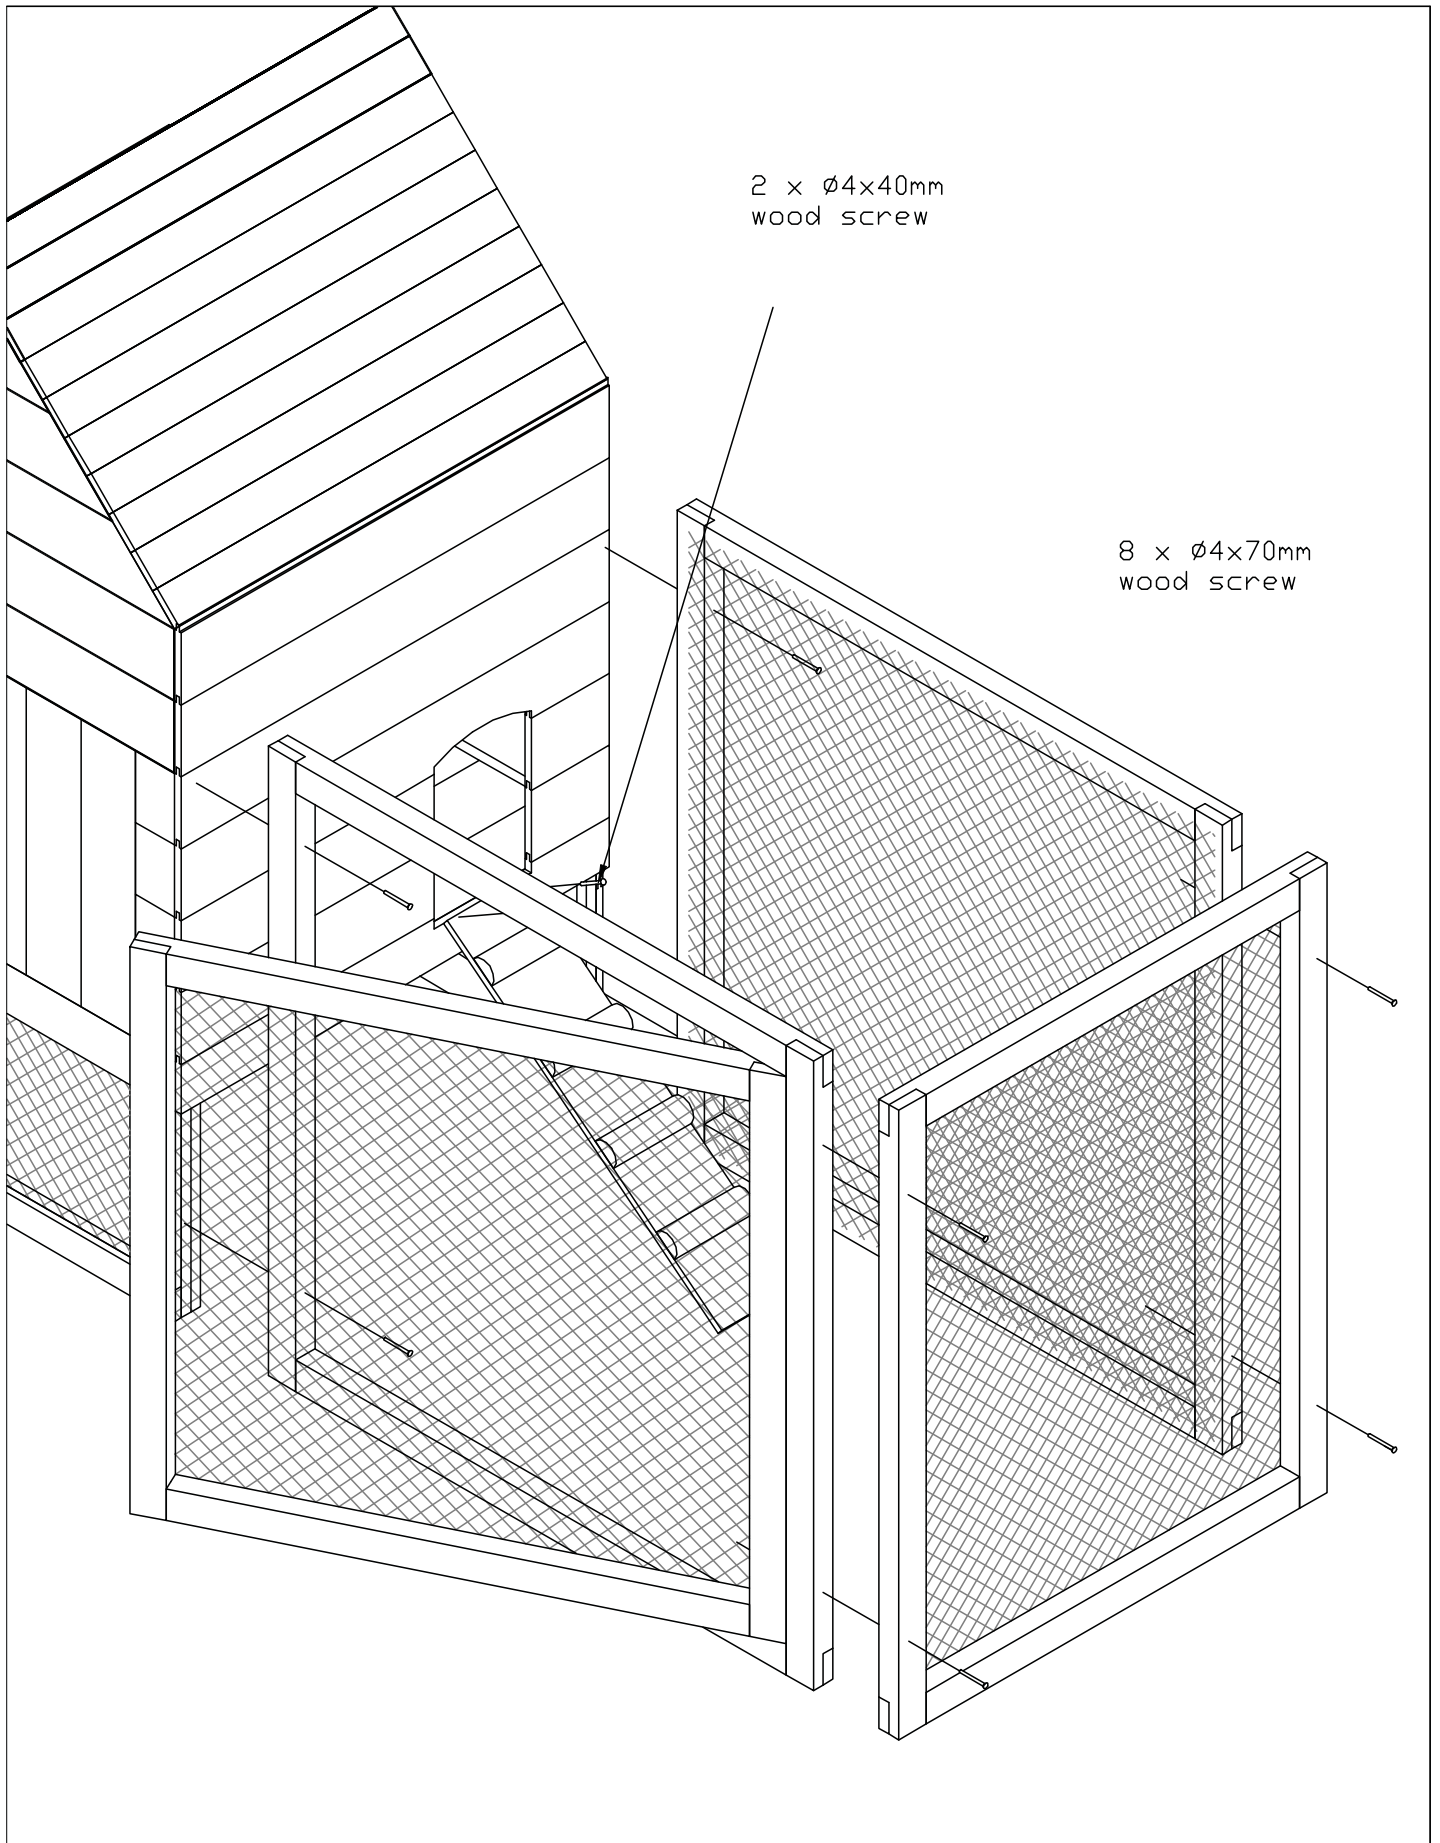

Article:

Chicken coop Wyandotte

Article nr:

26.0062

Last modified:

05.03.2011

Page:

6/9