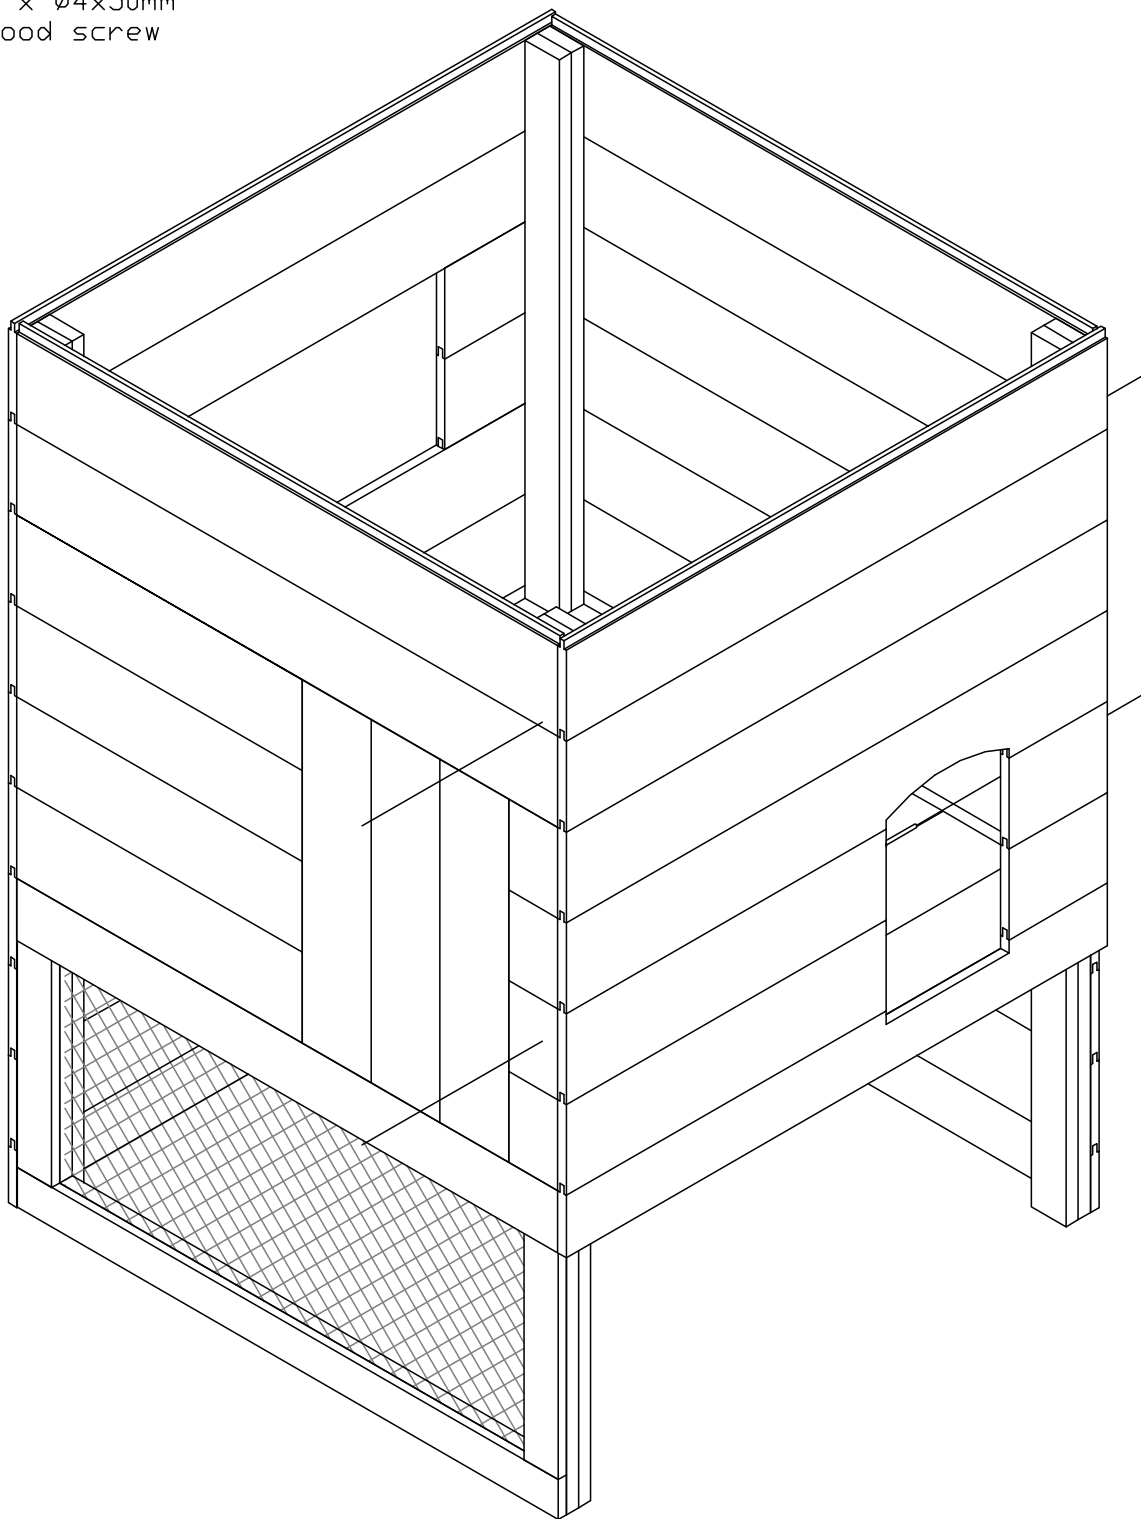

Chicken coop Wyandotte

6 x \varnothing 4x50mm
wood screw

Article:

Chicken coop Wyandotte

Article nr:

26.0062

Last modified:

05.03.2011

Page:

2/9

Article:

Chicken coop Wyandotte

Article nr:

26.0062

Last modified:

05.03.2011

Page:

3/9

4 x Ø4x50mm
wood screw

Article:

Chicken coop Wyandotte

Article nr:

26.0062

Last modified: