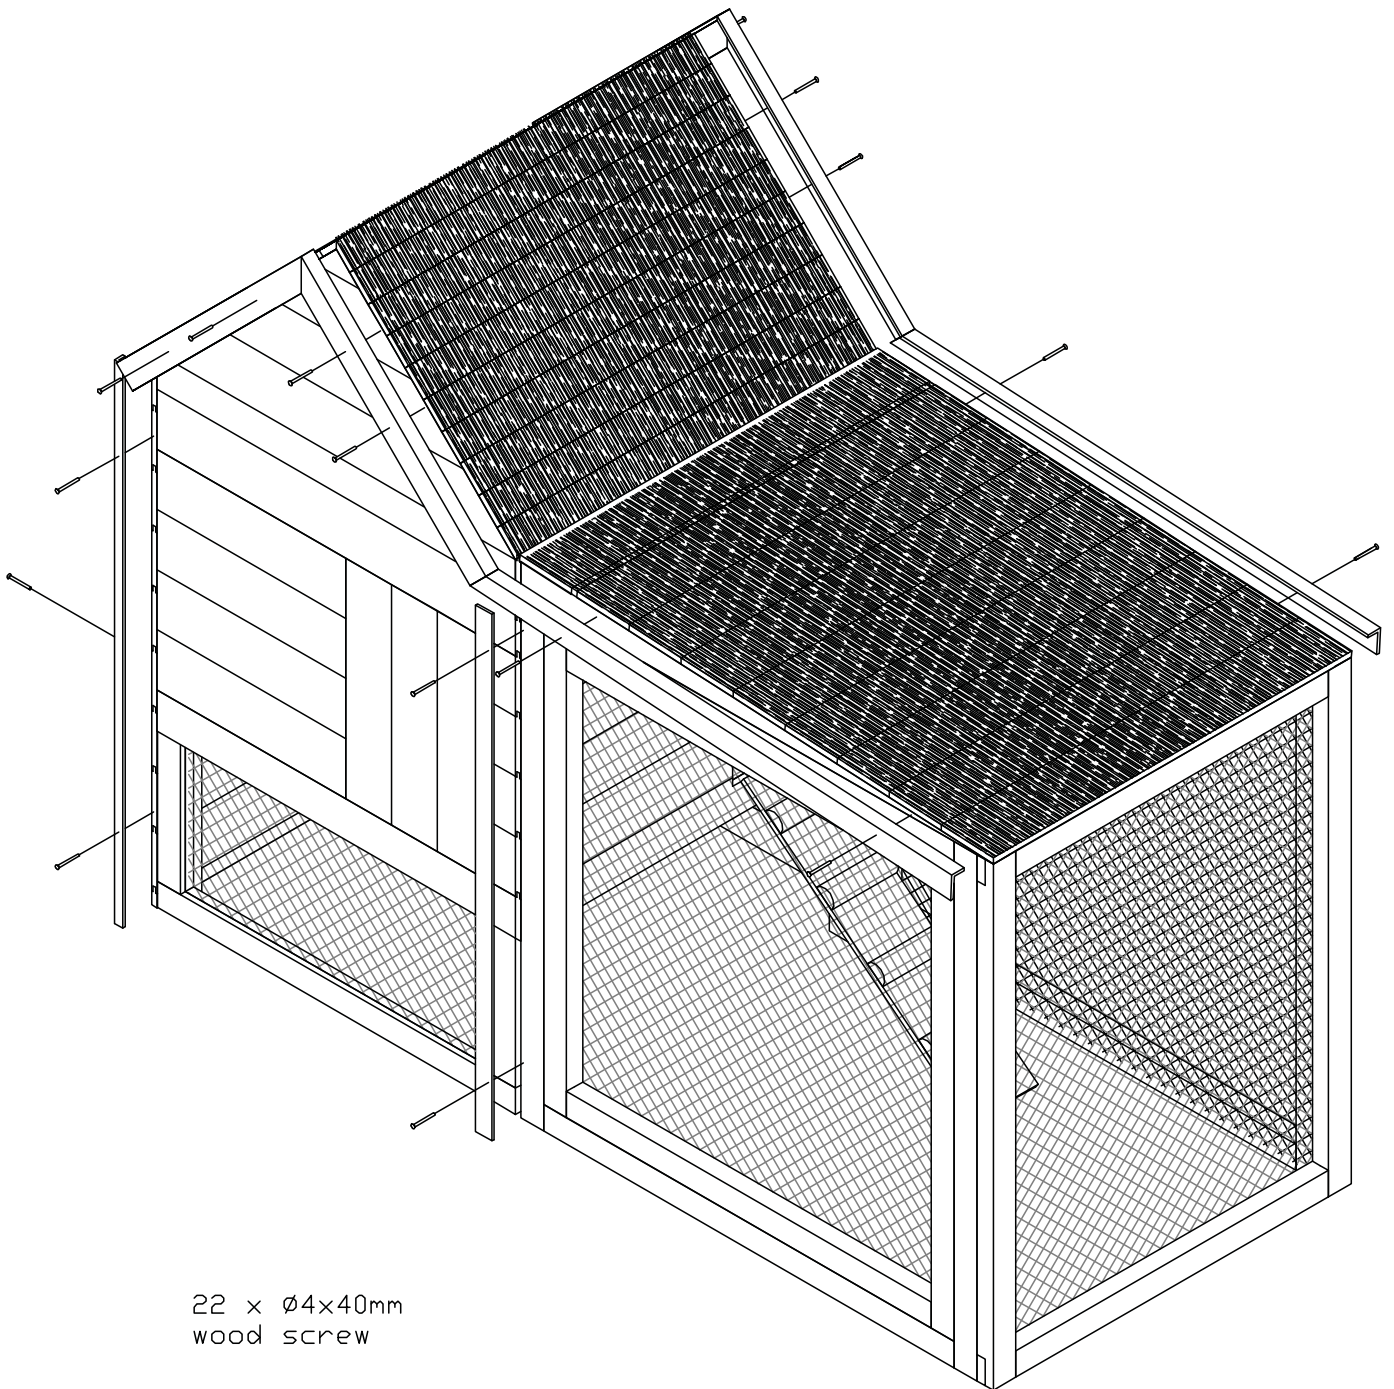

22 x Ø4x40mm
wood screw

Article:

Chicken coop Wyandotte

Article nr:

26.0062

Last modified:

05.03.2011

Page:

8/9