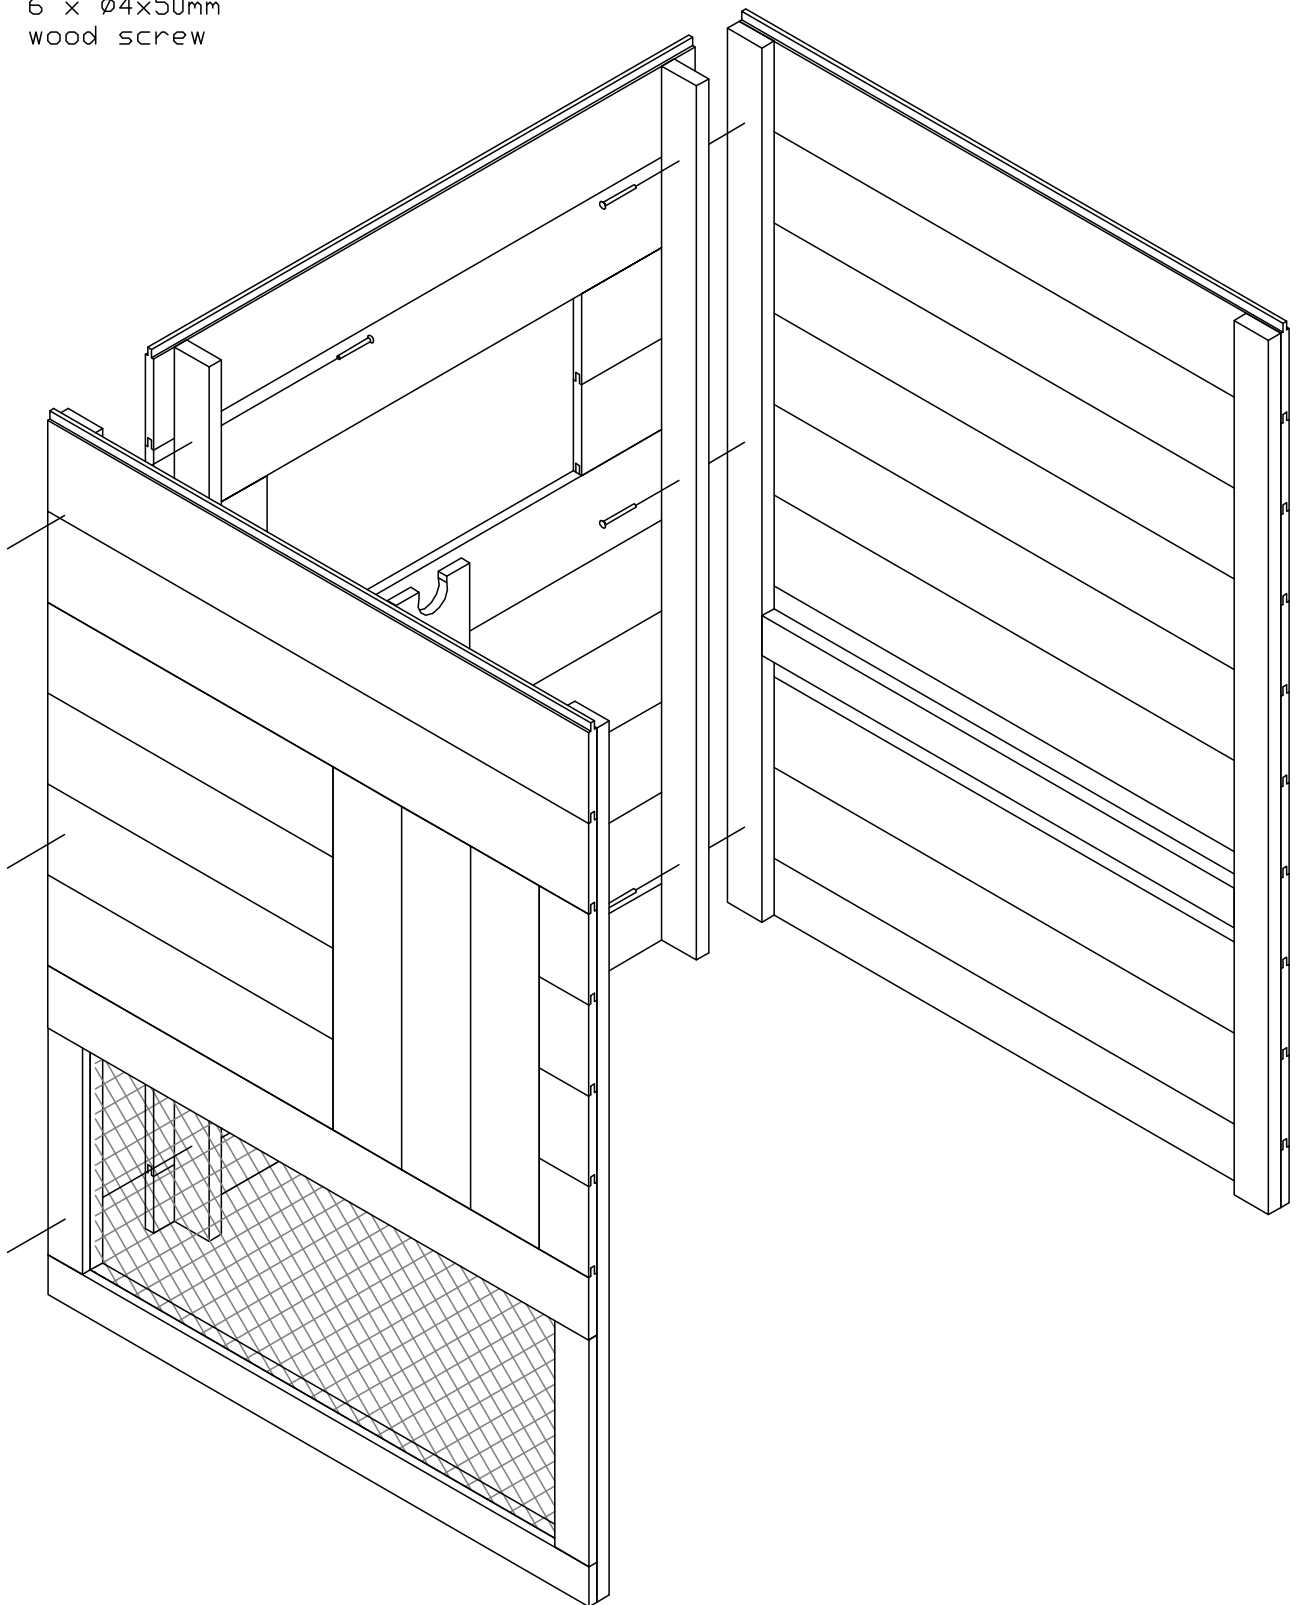

Chicken coop Wyandotte

6 x \varnothing 4x50mm
wood screw

Article:

Chicken coop Wyandotte

Article nr:

26.0062

Last modified:

05.03.2011