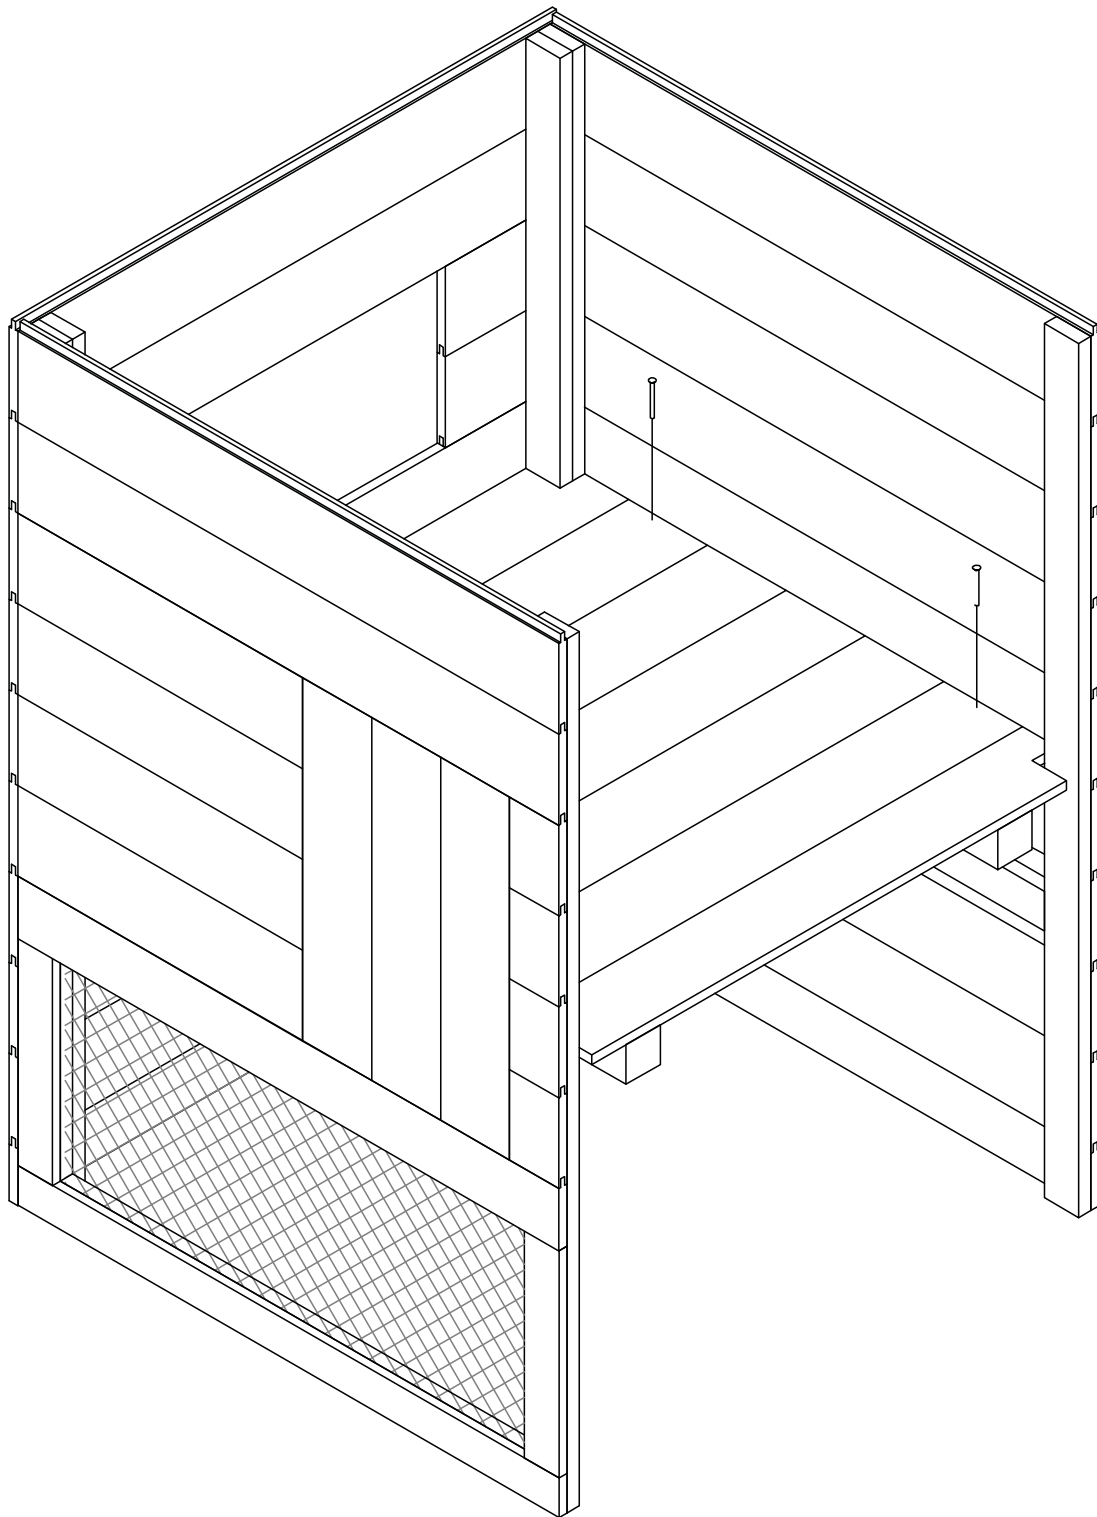

Article:

Chicken coop Wyandotte

Article nr:

26.0062

Last modified:

05.03.2011

Page:

3/9