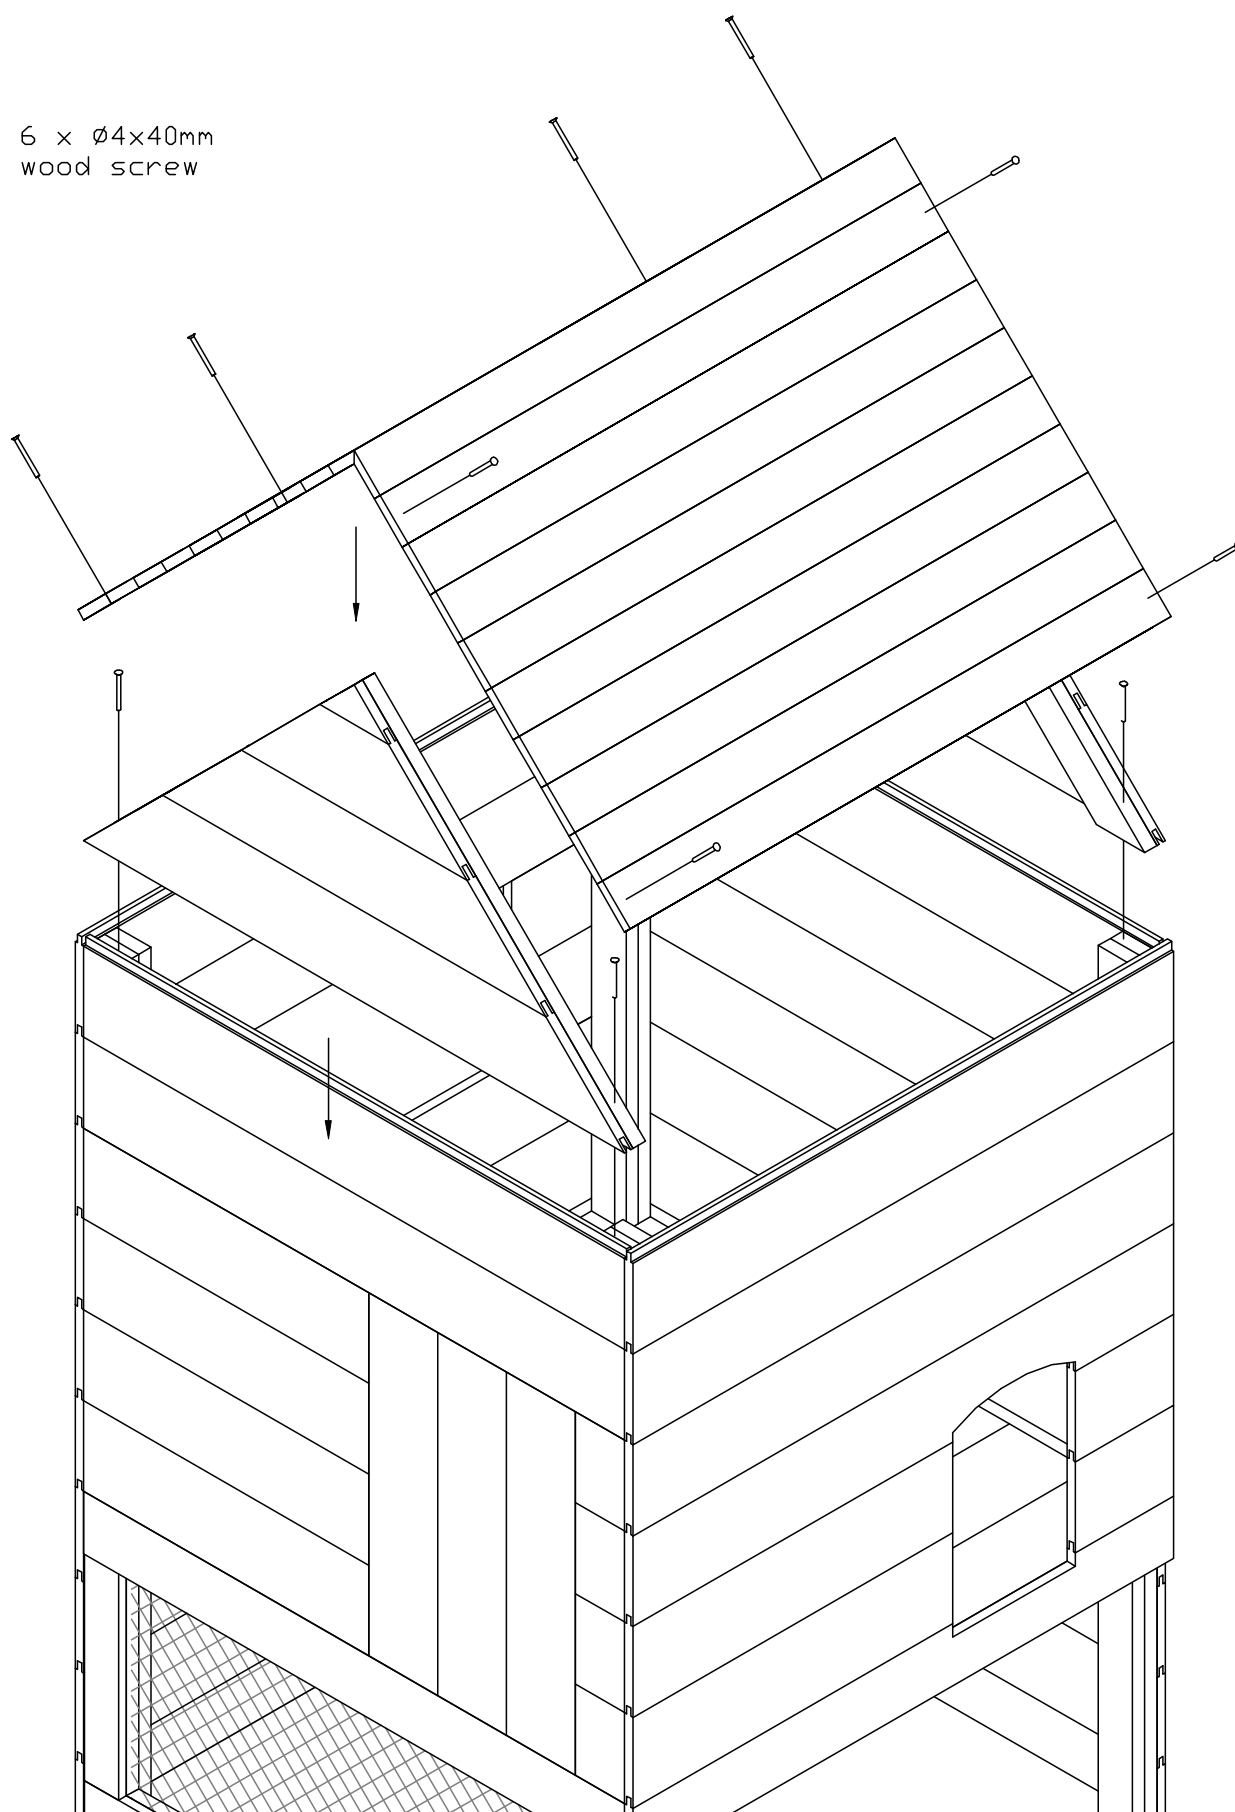

Page:

3/9

4 x Ø4x50mm
wood screw

Article:

Chicken coop Wyandotte

Article nr:

26.0062

Last modified:

05.03.2011

Page:

4/9

6 x Ø4x40mm
wood screw

Article:

Chicken coop Wyandotte

Article nr:

26.0062