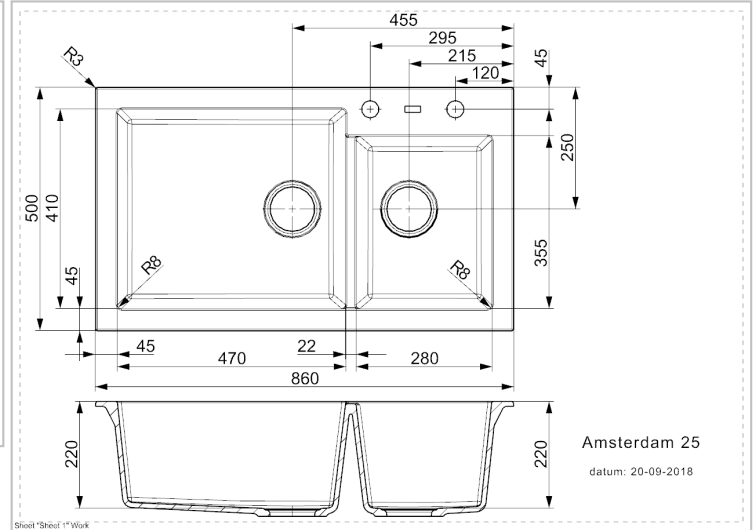

### Quick Overview

The Amsterdam 25 is supplied with 2 tap holes

### Additional Information

<b>Depth</b>	220 mm / 220 mm
<b>SKU</b>	R31070
<b>Outlet</b>	3.5" outlet
<b>Cabinet size</b>	900 mm
<b>Type sink</b>	One and a half bowl
<b>Size sink</b>	470 x 410 / 280 x 355 mm
<b>Total dimension</b>	860 x 500 mm
<b>Installation method</b>	Inset
<b>Packaging</b>	Box